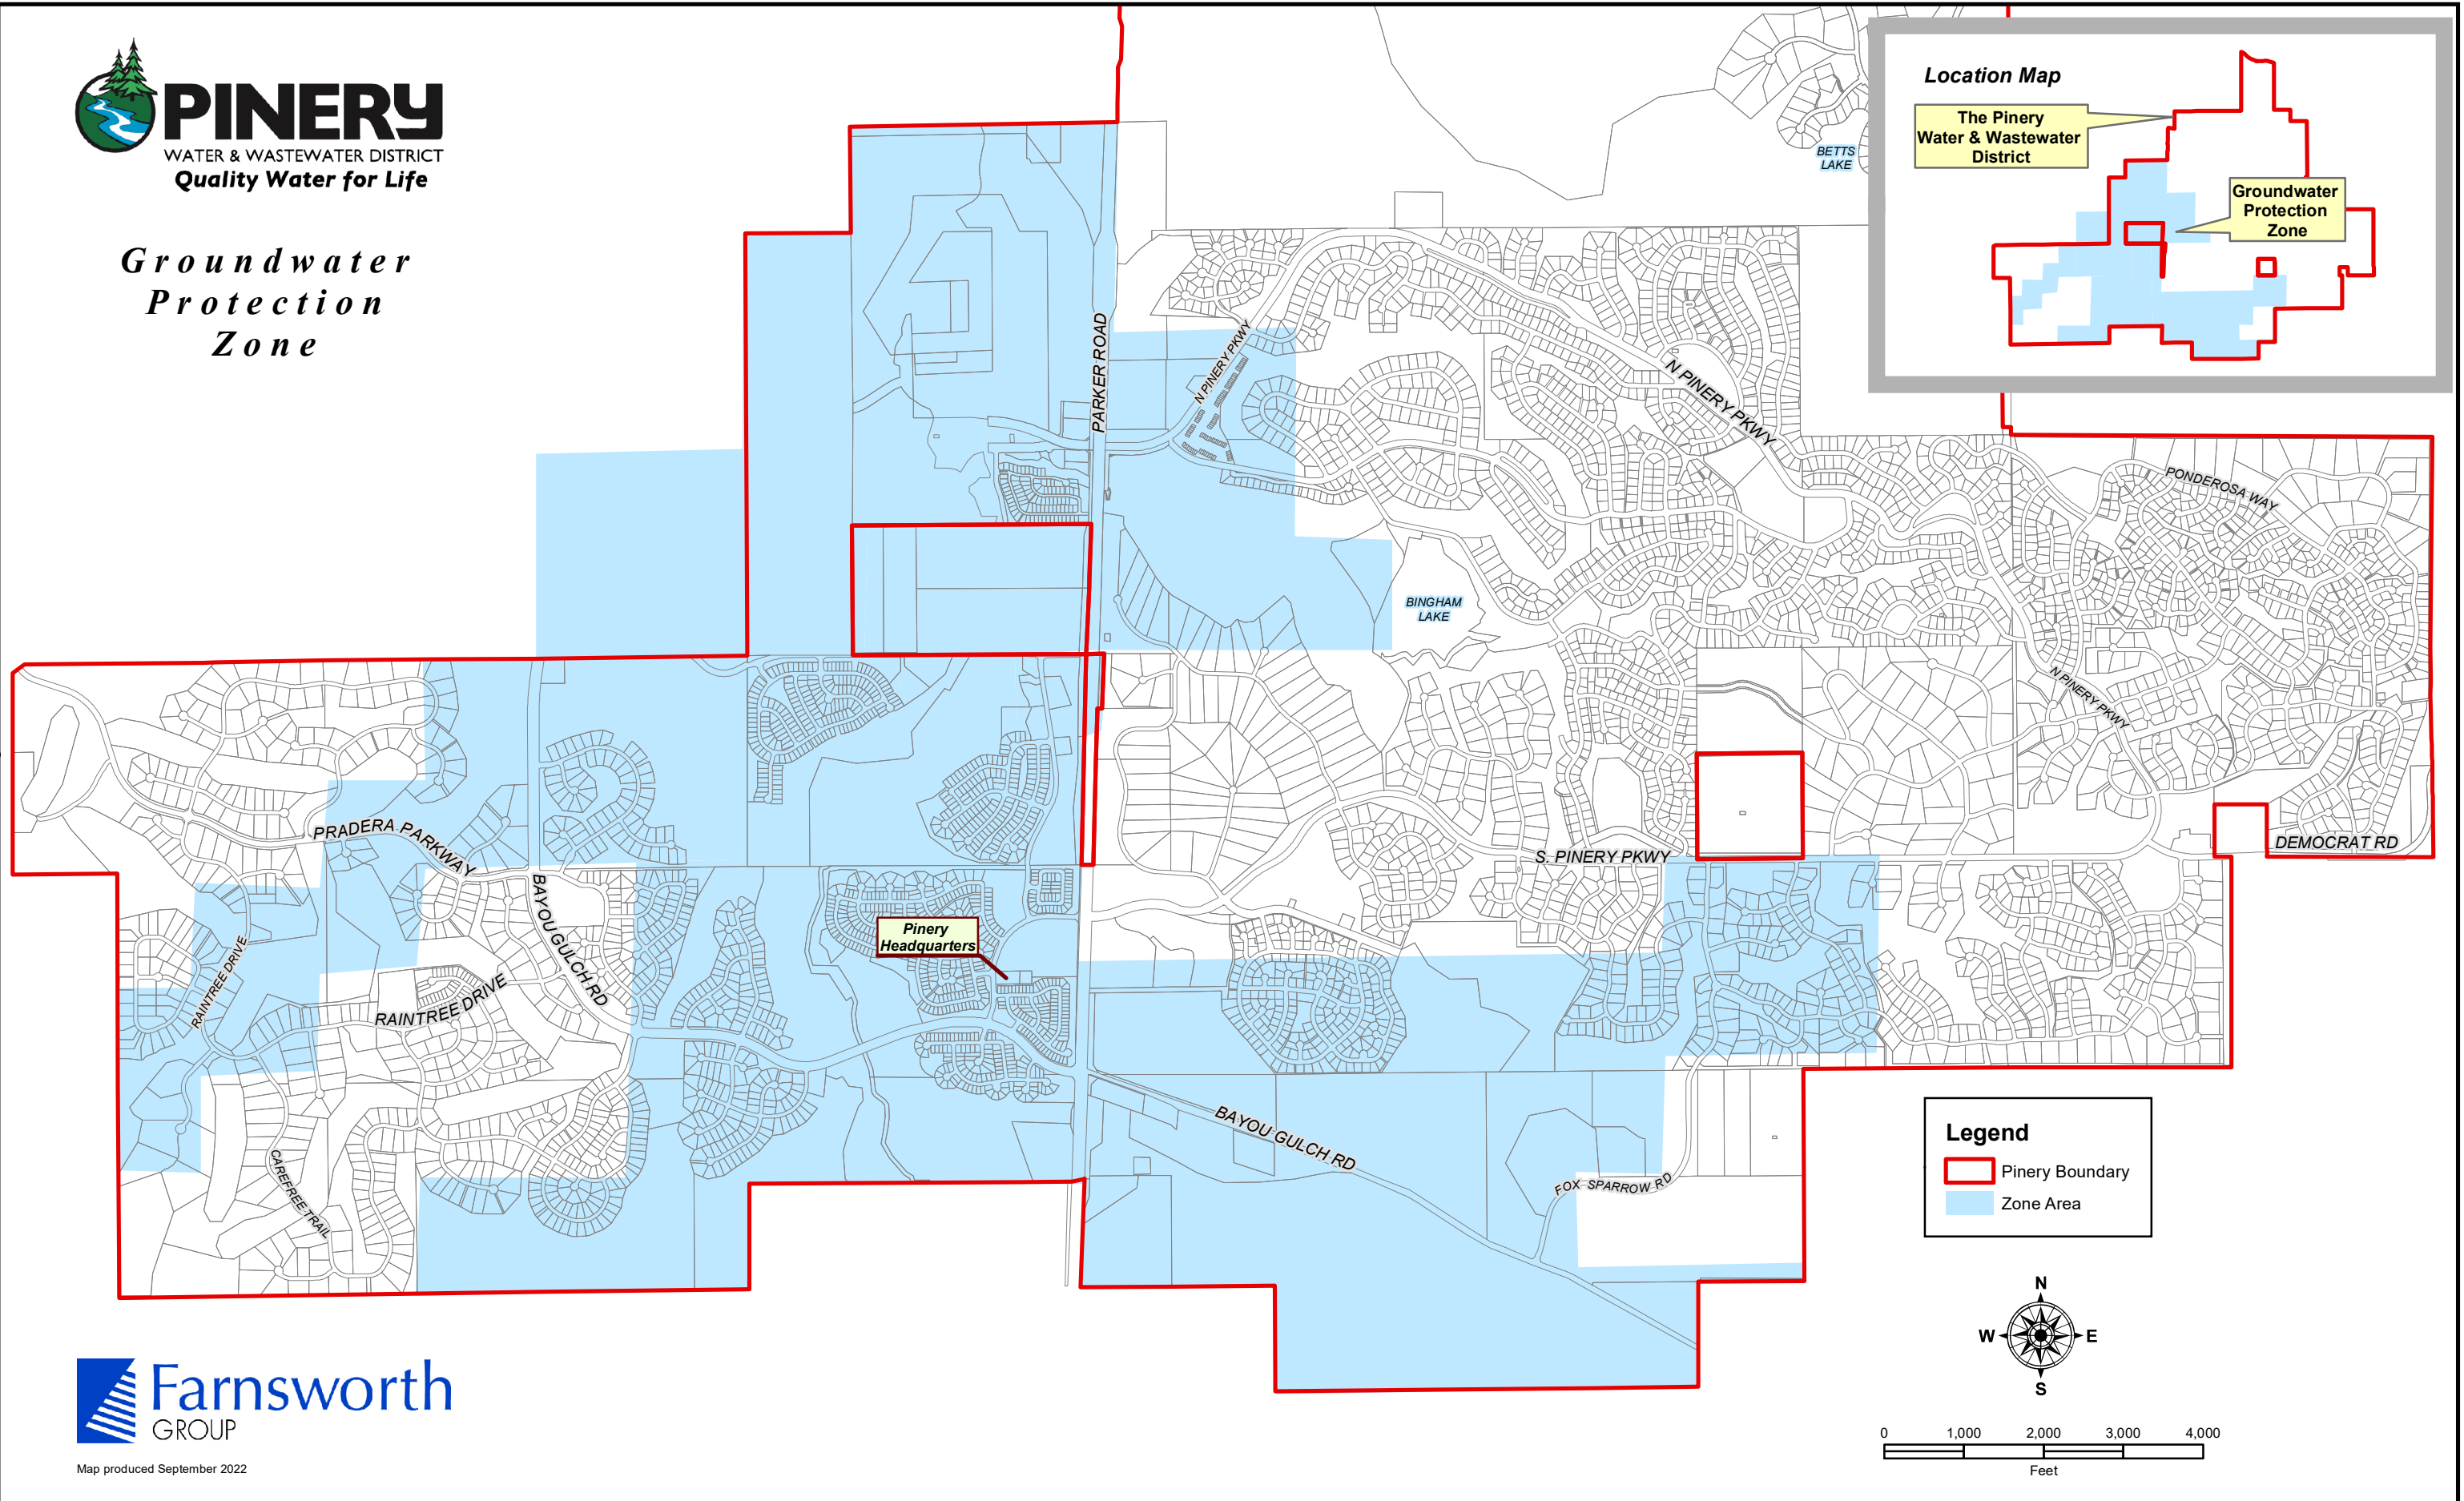

Groundwater Protection Zone

Legend

- Pinery Boundary
- Zone Area

Map produced September 2022